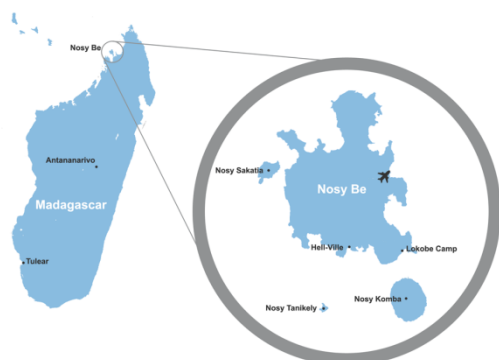

LASTEST INFORMATION

UPDATE APRIL 18, 2021

THE BORDERS OF MADAGASCAR AND NOSY-BE ARE CLOSED

Following the address by the President of the Republic of Madagascar on 10 April 2021, and faced with the new wave of Covid-19, the **borders of Madagascar and Island of Nosy-Be are again closed to international flights from 18 April 2021 until further notice.**

Furthermore the Civil Aviation of Madagascar (ACM) expands the list of countries from which boarding of passengers to Madagascar **is not**

allowed to 43 countries.

AFRICA:

- South Africa, Botswana, Kenya, Morocco, Namibia, Tunisia, Zimbabwe,

NORTH AMERICA :

- Canada. United States

LATIN AMERICA :

- Argentina, Brazil, Chile, Colombia, Mexico, Panama, Peru, Uruguay

ASIA:

o Bangladesh, China, South Korea, India, Indonesia, Iran, Japan, Malaysia, Philippines,

EUROPE:

- Germany, Andorra, Belgium, Denmark, Finland, France, Ireland, Italy, Luxembourg, Norway. Portugal, United Kingdom, Russia, Sweden, Switzerland, Ukraine

OCEANIA

- Australia

Source: Note from the Ministry of Public Health of Madagascar